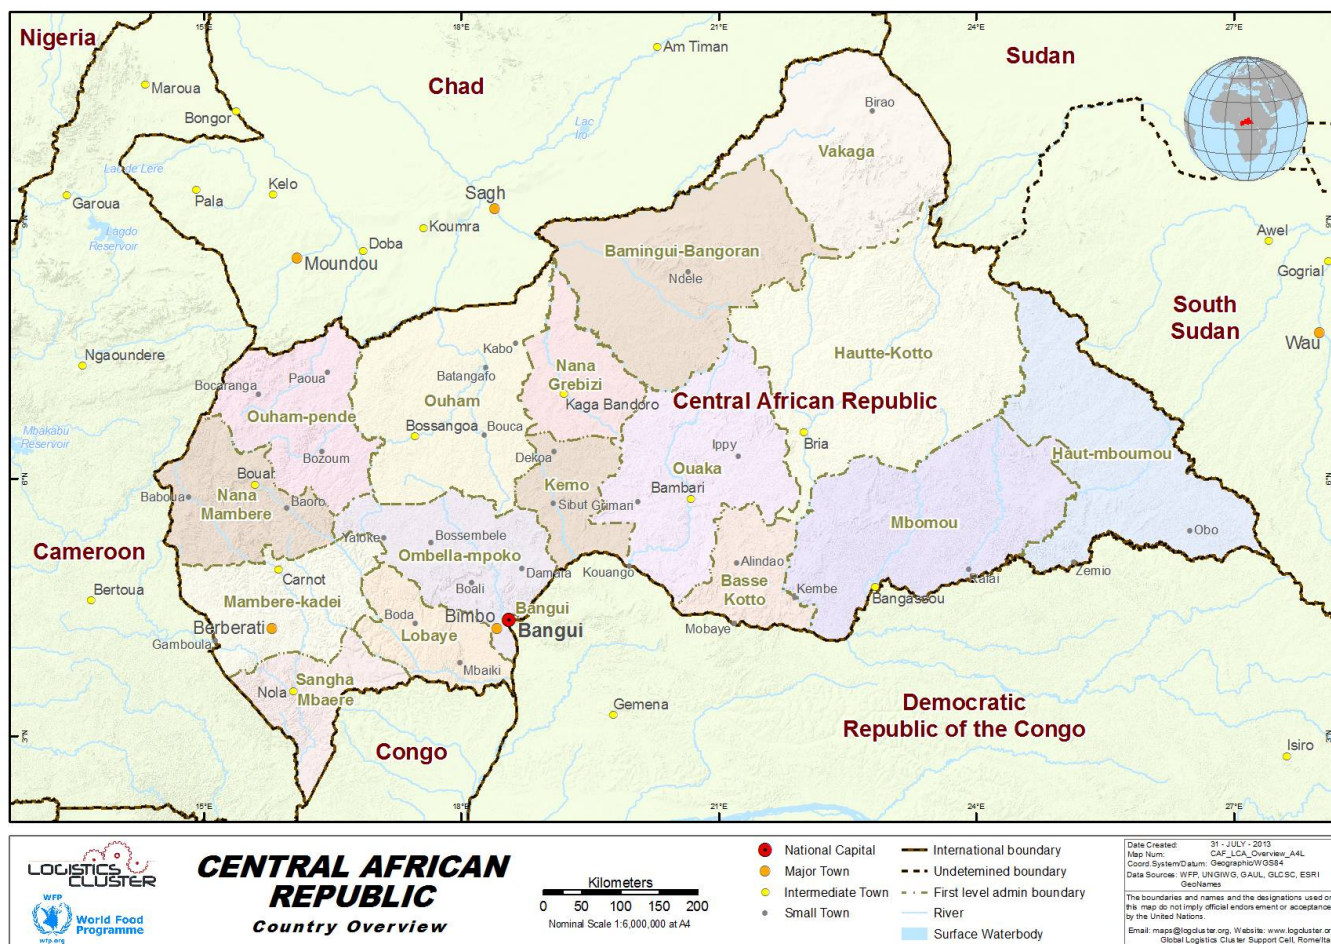

1 Central African Republic Country Profile

Central African Republic Country Profile

Generic country information can be located from sources which are regularly maintained and reflect current facts and figures.

For a generic country overview, please consult the following sources:

The Central African Republic is a landlocked country in Middle Africa, located in the area of north Central Africa. It borders Chad in the north, Sudan in the northeast, South Sudan in the east, the Democratic Republic of the Congo and the Republic of the Congo in the south and Cameroon in the west.

Source WHO (<http://www.who.int/countries/caf/en/>)

The Central African Republic (CAR), or Centrafrique, is a landlocked country located in Central Africa, bordered by Cameroon, Sudan, South Sudan, Chad, the Democratic Republic of Congo, and the Republic of Congo. The CAR is a relatively large country with an estimated population in 2014 of 4.6 million.

On 18 February 2014, United Nations Secretary-General Ban Ki-moon called on the UN Security Council to immediately deploy 3,000 troops to the country to combat what he described as innocent civilians being deliberately targeted and murdered in large numbers. The secretary-general outlined a six-point plan, including the addition of 3,000 peacekeepers to bolster the 6,000 African Union soldiers and 2,000 French troops already deployed in the country.